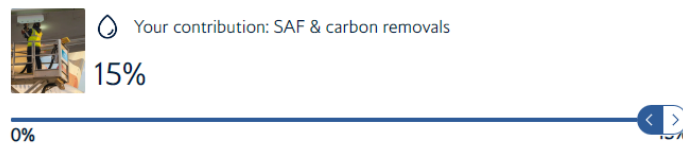

[Back](#) [To Payment](#)

Example B. British Airways – CO₂LLABORATE

1. Enter your flight details in the [online emission calculator](#) offered by the airline.

Enter your travel details: 📍 From - To ▾

⊕ Add stop

Class ▾

Passenger(s)

Round trip

[Calculate →](#)

[📄 Learn more about the projects you'll support](#) [➔](#)

2. Click 'Calculate'. Your carbon emission result will be shown.

From **HKG** To **JFK**
 Economy class, 1 passengers round trip

Flight distance 25940 km
 Total estimated emissions 1.66 t CO₂e

[Edit flight details](#)

Act on up to 15% of your carbon footprint by supporting a curated portfolio of climate solutions.

Why support SAF and carbon removals?
 Your contribution will replace fossil fuel with SAF – helping to prevent new fossil CO₂ from entering the atmosphere when flying. You will also fund climate projects that are removing CO₂ from the carbon cycle or from the atmosphere.